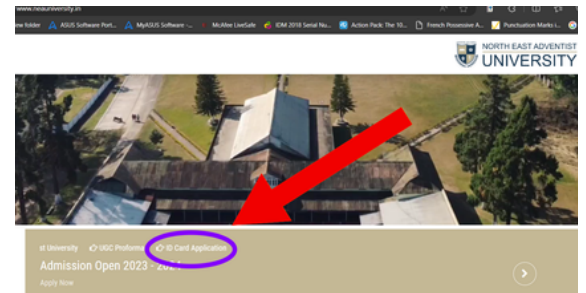

HOW TO APPLY FOR ID IN NEAU?

MAKING IT EASIER FOR YOU

NEAU MEDIA
NORTH EAST ADVENTIST UNIVERSITY

01

GO TO THE UNIVERSITY WEBSITE

www.neauniversity.in

02

WAIT FOR THE SLIDER AND CLICK ON "ID CARD APPLICATION".

03

ENTER THE INSTITUTION CODE

For Boarders: @neauboarder
For Day Scholars: @neaudayscholar
For Faculty: @neaufaculty

04

ENTER YOUR DETAILS AND SUBMIT

NOTE: Click on "DO NOT UPLOAD PHOTO" For submitting details without photo