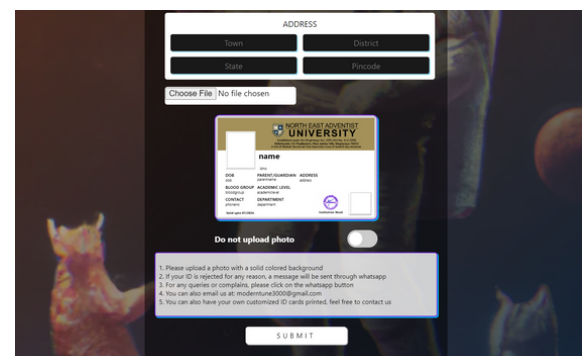

03

ENTER THE INSTITUTION CODE

For Boarders: @neauboarder
For Day Scholars: @neaudayscholar
For Faculty: @neaufaculty

04

ENTER YOUR DETAILS AND SUBMIT

NOTE: Click on "DO NOT UPLOAD PHOTO" For submitting details without photo

00

PHOTO

Come to the Media Room to take photo.